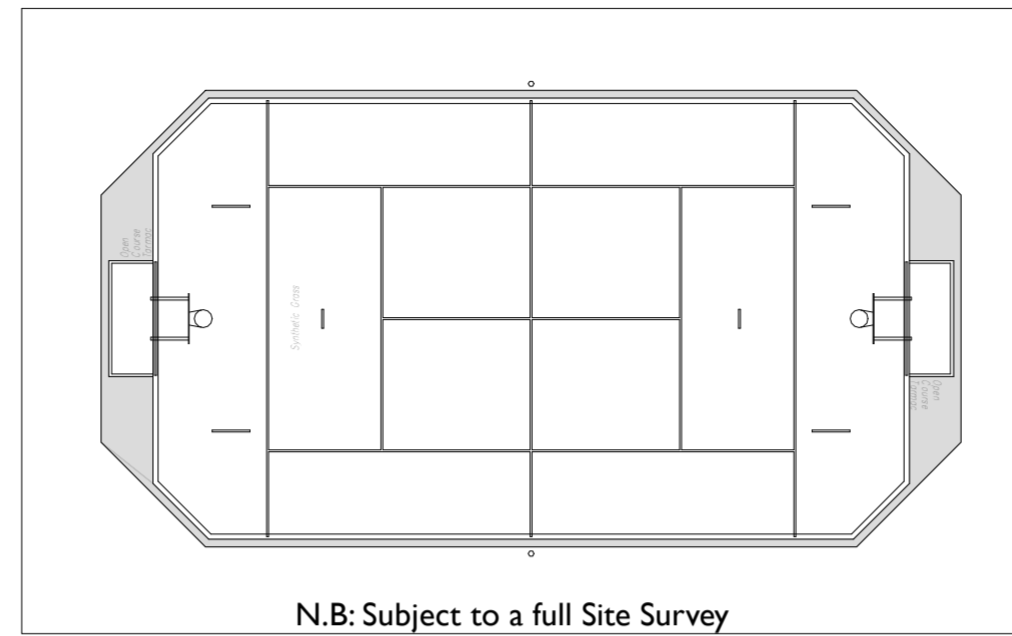

Option One - Agoraspace Classic 3000

Classic 3000 Detail

N.B: Subject to a full Site Survey

N.B: Subject to a full Site Survey

Option Two - Agoraspace Classic 5000

Classic 5000 Detail

Classic 5000 Detail

Basketball Hoop Detail

Proposed Play Area For
Malmesbury Town Council - St Aldhelms Mead Play Area

Scheme No: 21418rev2/WIL Date: 10.02.10 Drawn by: BW

All plans are to scale unless otherwise stated. Artists impressions are provided as a visual only and may not accurately represent the layout of the finished site. Playdale reserve the right to make modification in design and specification.