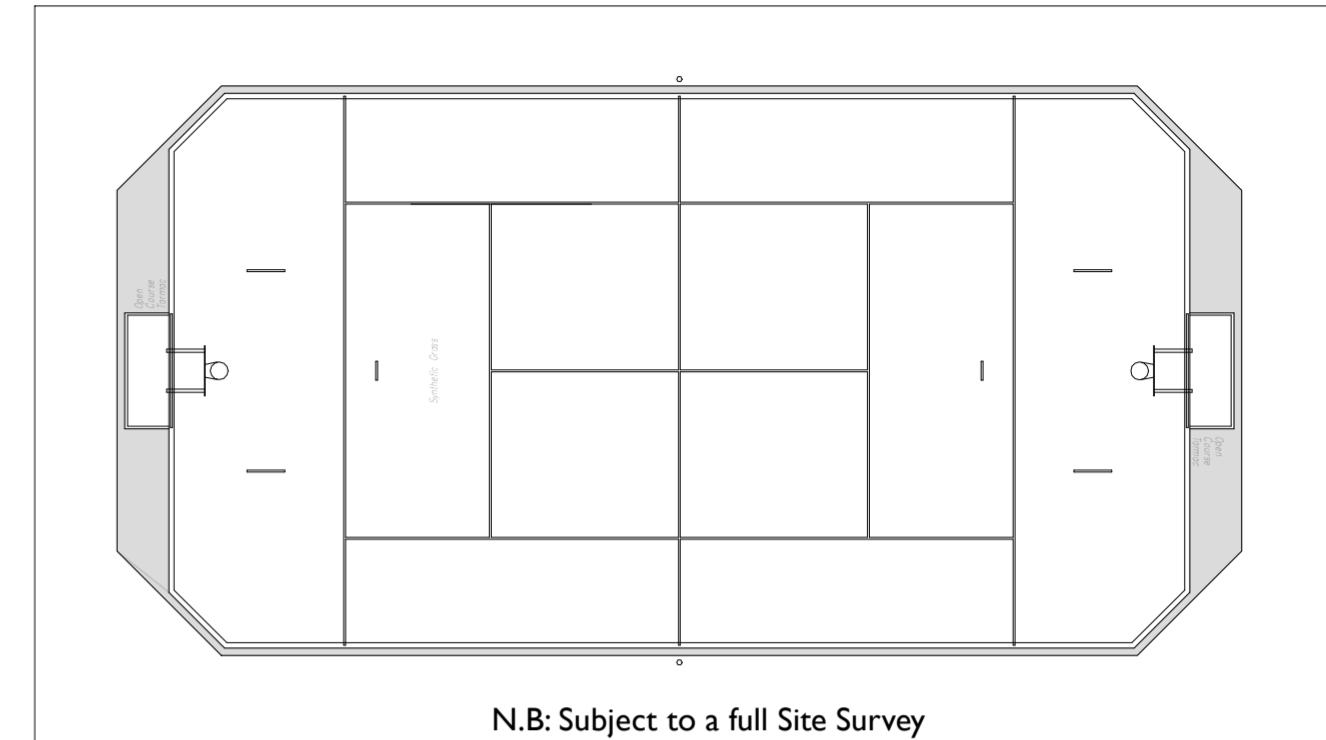

Option One - Agoraspace Classic 3000

Classic 3000 Detail

N.B: Subject to a full Site Survey

N.B: Subject to a full Site Survey

Option Two - Agoraspace Classic 5000

Classic 5000 Detail

Classic 5000 Detail

Basketball Hoop Detail

Proposed Play Area For
Malmesbury Town Council - St Aldhelms Mead Play Area

Scheme No: 21418rev2/WIL Date: 10.02.10 Drawn by: BW

All plans are to scale unless otherwise stated. Artists impressions are provided as a visual only and may not accurately represent the layout of the finished site. Playdale reserve the right to make modification in design and specification.